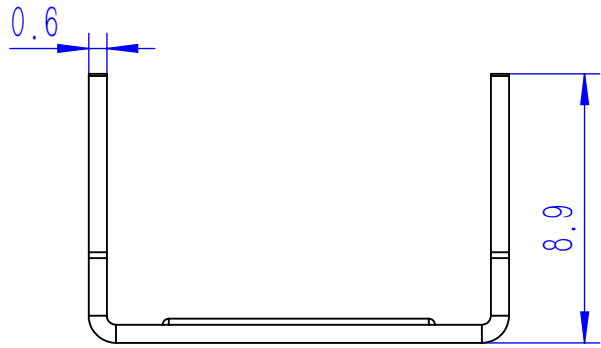

WEIHUA INDUSTRIAL LTD

DESCRIPTION	TH452A		SCALE		UNIT	mm	PAPER	A4
DRAWING	TIANSAJUN	DATE	15.JULY.2015		VIEW			
DESIGNER	STEVEN	QTY			PAGE		1/1	
APPROVED		MATERIAL	65# BRASS-0.6MM SHEET					

WEIHUA INDUSTRIAL LTD

DESCRIPTION	TH8012B		SCALE		UNIT	mm	PAPER	A4
DRAWING	TIANSAIJUN	DATE	15.JULY.2015		VIEW			
DESIGNER	STEVEN	QTY			PAGE		1/1	
APPROVED		MATERIAL	65# BRASS-0.4MM SHEET					

WEIHUA INDUSTRIAL LTD

DESCRIPTION	TH8012C		SCALE		UNIT	mm	PAPER	A4
DRAWING	TIANSAJUN	DATE	15.JULY.2015		VIEW			
DESIGNER	STEVEN	QTY			PAGE		1/1	
APPROVED		MATERIAL	65# BRASS-0.5MM SHEET					

		 WEIHUA INDUSTRIAL LTD					
DESCRIPTION	TH8012D	SCALE		UNIT	mm	PAPER	A4
DRAWING	TIANSAIJUN	DATE	15.JULY.2015	VIEW			
DESIGNER	STEVEN	QTY		PAGE		1/1	
APPROVED		MATERIAL	65# BRASS-0.6MM SHEET				