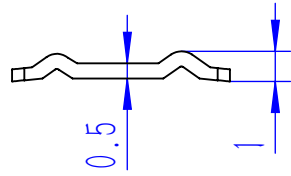

WEIHUA INDUSTRIAL LTD

DESCRIPTION	TH452A		SCALE		UNIT	mm	PAPER	A4
DRAWING	TIANSAJUN	DATE	15.JULY.2015		VIEW			
DESIGNER	STEVEN	QTY			PAGE		1/1	
APPROVED		MATERIAL	65# BRASS-0.6MM SHEET					

WEIHUA INDUSTRIAL LTD

DESCRIPTION	TH8012B		SCALE		UNIT	mm	PAPER	A4
DRAWING	TIANSAIJUN	DATE	15.JULY.2015		VIEW			
DESIGNER	STEVEN	QTY			PAGE		1/1	
APPROVED		MATERIAL	65# BRASS-0.4MM SHEET					

WEIHUA INDUSTRIAL LTD

DESCRIPTION	TH8012C		SCALE		UNIT	mm	PAPER	A4
DRAWING	TIANSAJUN	DATE	15.JULY.2015		VIEW			
DESIGNER	STEVEN	QTY			PAGE		1/1	
APPROVED		MATERIAL	65# BRASS-0.5MM SHEET					

		 WEIHUA INDUSTRIAL LTD					
DESCRIPTION	TH8012D	SCALE		UNIT	mm	PAPER	A4
DRAWING	TIANSAIJUN	DATE	15.JULY.2015	VIEW			
DESIGNER	STEVEN	QTY		PAGE		1/1	
APPROVED		MATERIAL	65# BRASS-0.6MM SHEET				