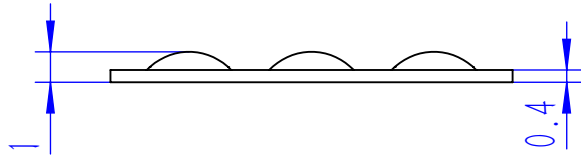

WEIHUA INDUSTRIAL LTD

DESCRIPTION	TH452A		SCALE		UNIT	mm	PAPER	A4
DRAWING	TIANSAJUN	DATE	15.JULY.2015		VIEW			
DESIGNER	STEVEN	QTY			PAGE		1/1	
APPROVED		MATERIAL	65# BRASS-0.6MM SHEET					

WEIHUA INDUSTRIAL LTD

DESCRIPTION	TH8012B		SCALE		UNIT	mm	PAPER	A4
DRAWING	TIANSAIJUN	DATE	15.JULY.2015		VIEW			
DESIGNER	STEVEN	QTY			PAGE		1/1	
APPROVED		MATERIAL	65# BRASS-0.4MM SHEET					

WEIHUA INDUSTRIAL LTD

DESCRIPTION	TH8012C		SCALE		UNIT	mm	PAPER	A4
DRAWING	TIANSAJUN	DATE	15.JULY.2015		VIEW			
DESIGNER	STEVEN	QTY			PAGE		1/1	
APPROVED		MATERIAL	65# BRASS-0.5MM SHEET					