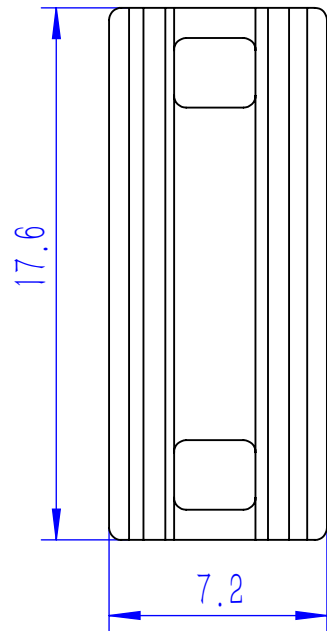

WEIHUA INDUSTRIAL LTD

DESCRIPTION	TH452A		SCALE		UNIT	mm	PAPER	A4
DRAWING	TIANSAJUN	DATE	15.JULY.2015		VIEW			
DESIGNER	STEVEN	QTY			PAGE		1/1	
APPROVED		MATERIAL	65# BRASS-0.6MM SHEET					

WEIHUA INDUSTRIAL LTD

DESCRIPTION	TH8012B		SCALE		UNIT	mm	PAPER	A4
DRAWING	TIANSAIJUN	DATE	15.JULY.2015		VIEW			
DESIGNER	STEVEN	QTY			PAGE		1/1	
APPROVED		MATERIAL	65# BRASS-0.4MM SHEET					

WEIHUA INDUSTRIAL LTD

DESCRIPTION	TH8012C		SCALE		UNIT	mm	PAPER	A4
DRAWING	TIANSAJUN	DATE	15.JULY.2015		VIEW			
DESIGNER	STEVEN	QTY			PAGE		1/1	
APPROVED		MATERIAL	65# BRASS-0.5MM SHEET					

		 WEIHUA INDUSTRIAL LTD					
DESCRIPTION	TH8012D	SCALE		UNIT	mm	PAPER	A4
DRAWING	TIANSAIJUN	DATE	15.JULY.2015	VIEW			
DESIGNER	STEVEN	QTY		PAGE		1/1	
APPROVED		MATERIAL	65# BRASS-0.6MM SHEET				