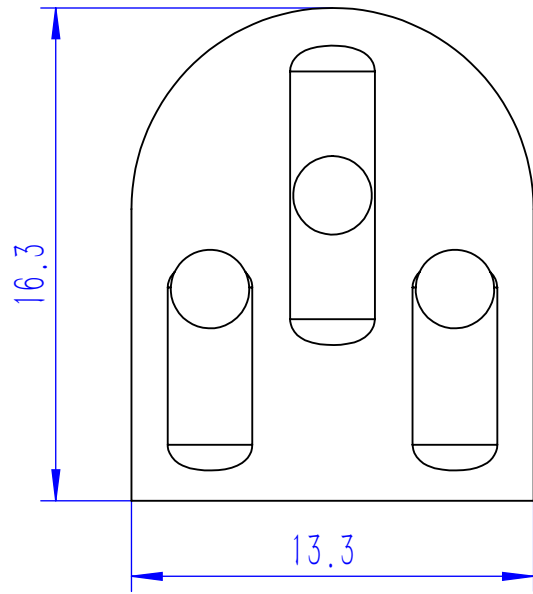

WEIHUA INDUSTRIAL LTD

DESCRIPTION	TH452A		SCALE		UNIT	mm	PAPER	A4
DRAWING	TIANSAJUN	DATE	15.JULY.2015		VIEW			
DESIGNER	STEVEN	QTY			PAGE		1/1	
APPROVED		MATERIAL	65# BRASS-0.6MM SHEET					

WEIHUA INDUSTRIAL LTD

DESCRIPTION	TH8012B		SCALE		UNIT	mm	PAPER	A4
DRAWING	TIANSAIJUN	DATE	15.JULY.2015		VIEW			
DESIGNER	STEVEN	QTY			PAGE		1/1	
APPROVED		MATERIAL	65# BRASS-0.4MM SHEET					

WEIHUA INDUSTRIAL LTD

DESCRIPTION	TH8012C		SCALE		UNIT	mm	PAPER	A4
DRAWING	TIANSAJUN	DATE	15.JULY.2015		VIEW			
DESIGNER	STEVEN	QTY			PAGE		1/1	
APPROVED		MATERIAL	65# BRASS-0.5MM SHEET					

		 WEIHUA INDUSTRIAL LTD					
DESCRIPTION	TH8012D	SCALE		UNIT	mm	PAPER	A4
DRAWING	TIANSAIJUN	DATE	15.JULY.2015	VIEW			
DESIGNER	STEVEN	QTY		PAGE		1/1	
APPROVED		MATERIAL	65# BRASS-0.6MM SHEET				