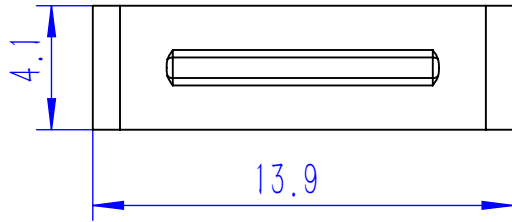

WEIHUA INDUSTRIAL LTD

DESCRIPTION	TH452A		SCALE		UNIT	mm	PAPER	A4
DRAWING	TIANSAJUN	DATE	15.JULY.2015		VIEW			
DESIGNER	STEVEN	QTY			PAGE		1/1	
APPROVED		MATERIAL	65# BRASS-0.6MM SHEET					

WEIHUA INDUSTRIAL LTD

DESCRIPTION	TH8012B		SCALE		UNIT	mm	PAPER	A4
DRAWING	TIANSAIJUN	DATE	15.JULY.2015		VIEW			
DESIGNER	STEVEN	QTY			PAGE		1/1	
APPROVED		MATERIAL	65# BRASS-0.4MM SHEET					

WEIHUA INDUSTRIAL LTD

DESCRIPTION	TH8012C		SCALE		UNIT	mm	PAPER	A4
DRAWING	TIANSAJUN	DATE	15.JULY.2015		VIEW			
DESIGNER	STEVEN	QTY			PAGE		1/1	
APPROVED		MATERIAL	65# BRASS-0.5MM SHEET					

		 WEIHUA INDUSTRIAL LTD					
DESCRIPTION	TH8012D	SCALE		UNIT	mm	PAPER	A4
DRAWING	TIANSAIJUN	DATE	15.JULY.2015	VIEW			
DESIGNER	STEVEN	QTY		PAGE		1/1	
APPROVED		MATERIAL	65# BRASS-0.6MM SHEET				