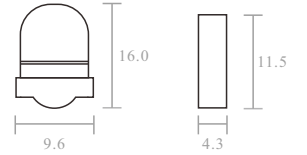

Since 2003

Hook and Bar (Men's Type)

A
Th8052

B

C

Female plate

D

Th8038

Female plate

Th598

Female plate

Th590

Female plate

Th8004

Female plate